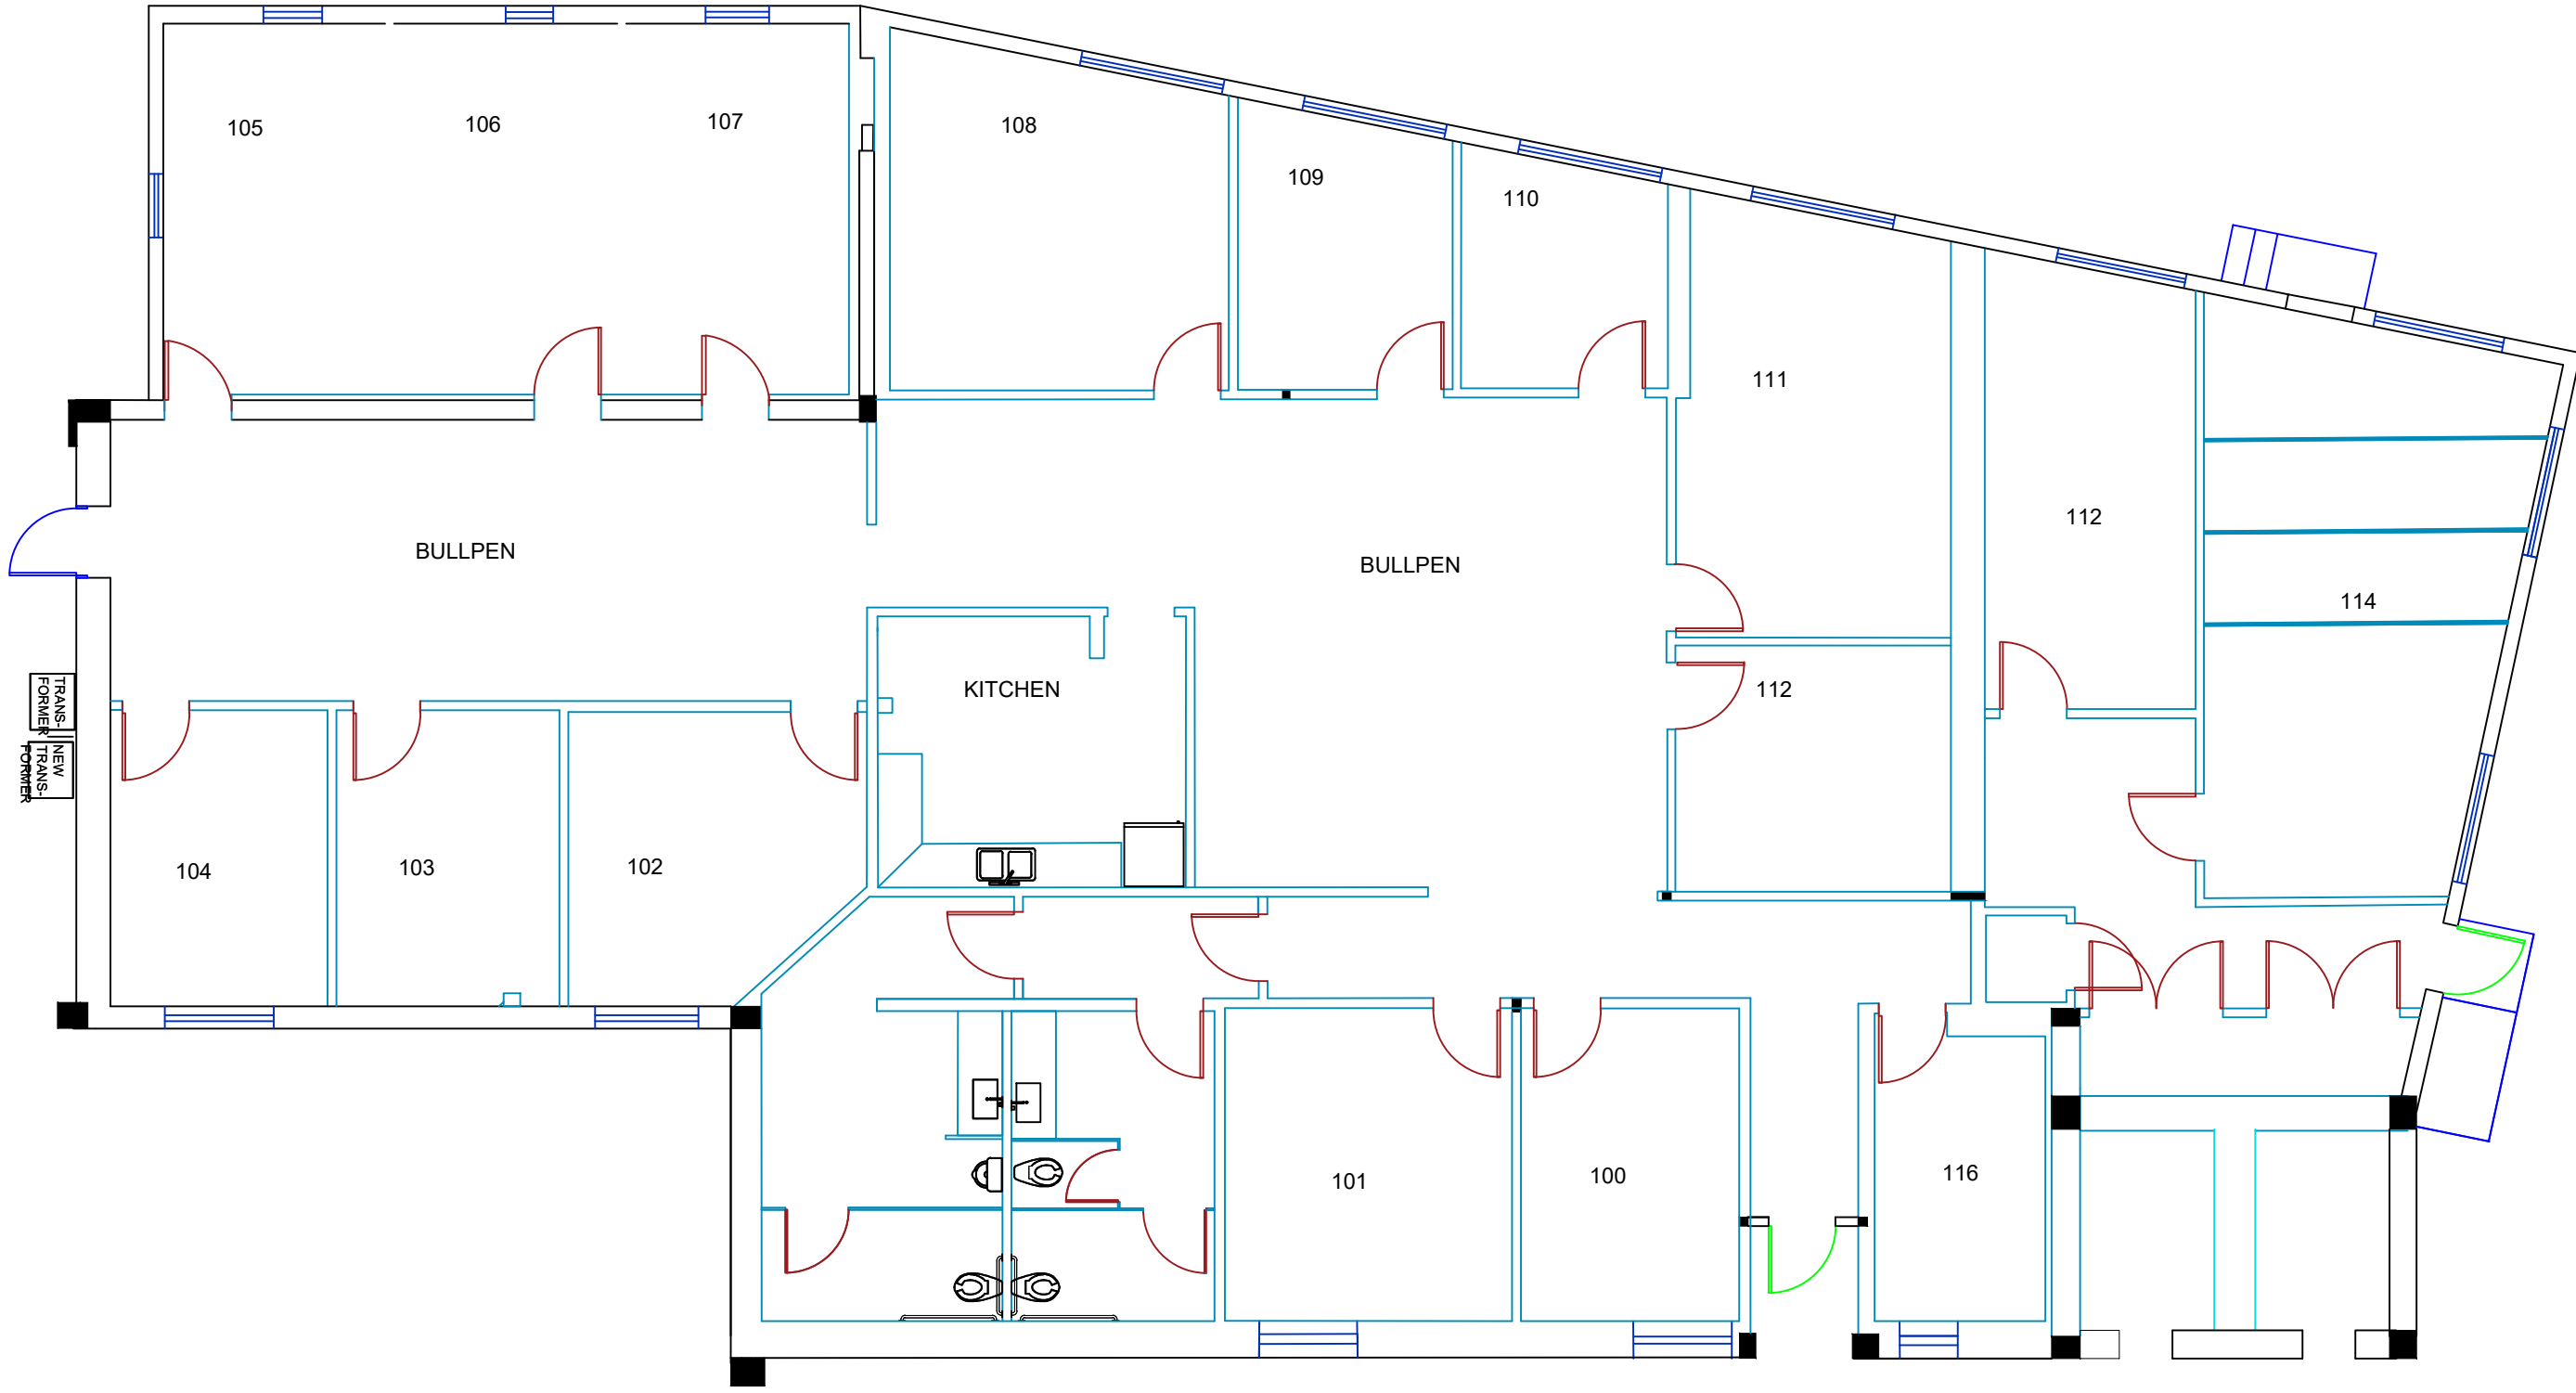

Radford Studio Center
 4024 Radford Ave.
 Studio City, CA 91604

BUILDING 3

REV. #:	NOTES:	DATE:
R 1	-	-
R 2	-	-
R 3	-	-
R 4	-	-
R 5	-	-
R 6	-	-
R 7	-	-
R 8	-	-

PROJECT: N/A
 BUILDING:
 Radford Studio Center
 DRAWN: C. Georgiev
 CHECKED: -
 DATE: 9/20/19
 CAD FILE: bldg_3.dwg
 SCALE: 1/8"=1'-0"
 SHEET NO.: